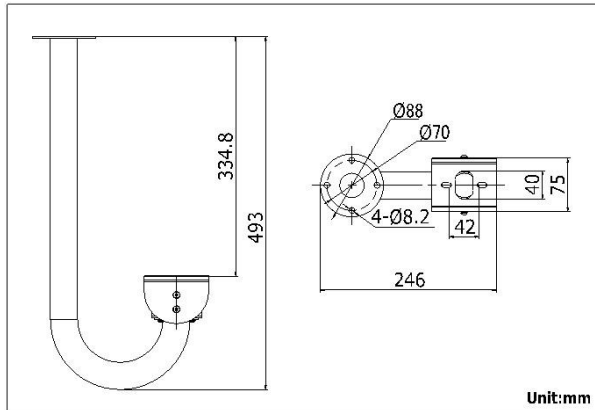

DS-1269ZJ

Pendent Mounting Bracket

Dimension:

Order model:

DS-1269ZJ

Parameters:

Model	DS-1269ZJ
Parameter	Pendent Mounting Bracket
Color	Hik white
Material	Aluminum Alloy
Dimension	493×246×88mm
Weight	540g

Notice:

- Pay attention to color matching
- The bracket should be installed on the flat surface of a wall
- The wall must be capable of supporting more than 3 times the total load of camera and bracket
- The maximum load capacity of the mount is **6KG**